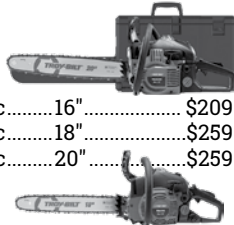

**TROY-BILT CHAINSAWS**

- 2-Cycle Engine
- 700159 ..... 42cc .....16".....\$209
  - 700187 ..... 42cc .....18".....\$259
  - 274236 ..... 46cc .....20".....\$259

**POLY TARPS**

- 764345.....8x10.....GRN/BRN.....\$14.99
- 764361.....10X12.....GRN/BRN.....\$19.99
- 797827.....12X20.....GRN/BRN.....\$35.99
- 764396.....16X20.....GRN/BRN.....\$45.99
- 700630.....20X30.....GRN/BRN.....\$89.99
- 619736.....30X50.....GRN/BRN.....\$169.99