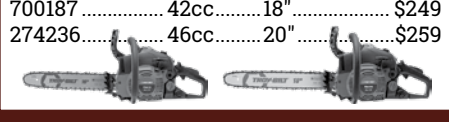

FILTER

353879.....5-20 Gal.....$22.99

TROY-BILT CHAINSAWS

2-Cycle Engine
700159.....42cc.....16".....$209
700187.....42cc.....18".....$249
274236.....46cc.....20".....$259