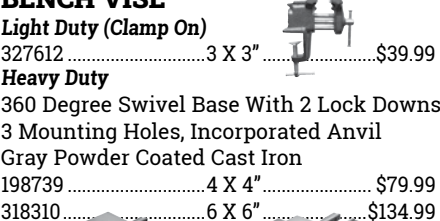

HOT DIPPED GALVANIZED ROUND TUBS

OHD...9 gal.....$36.99
1HD...11 gal.....$44.99
2HD...15 gal.....$59.99

SQUARE TUB

62...15-1/2 gal...$65.99

HAND WRINGER

Quality Product Built To Last

Zinc plated steel frame with maple bearings which never need oil. Wringer attaches to round or square tubs. Clamps open to 1-3/4" with rolls 12" x 1-7/8".

76-3.....12".....$299.00

PAILS

1208HD .8 qt.....$15.99
1210HD .10 qt.....$17.99
1212HD .12 qt.....$19.99
1214HD .14 qt.....$21.99
1522HD .22 qt.....$55.99

WASHBOARDS

Full Size
2072 Maid-Rite Galv.$45.99
Pail Size
0125.....Crystal Glass...$45.99
624608.....Galv.....$10.99

CLOTHESLINE

231726.....7/32" x 100' 12 lb. load limit.....$11.49
231752.....7/32" x 50' 12 lb. load limit.....$6.49

WOOD CLOTHES PINS

614561.....50 Pack, Spring 4 Coil...$6.99
617385.....20 Pack, Spring 4 Coil...$2.99

ACCESSORIES

639508...Pulley 5".....$12.99
639524...Tightener 2-1/2".....$8.79
634647...Spreader 10".....$10.99

RAPID WASHER

615129.....$50.99 RW.....$39.99

TRANSFER UTILITY PUMP

Star Water Systems
Portable Pump Gasket & Impeller Kit. Moves up to 360 GPH. 115V Includes 2 extra impellers, 2 gaskets and one 6' hose with strainer.
473707.....$159.00

LITTLE GIANT Submersible Pump

5-MSPR 1200 GPH
10' Cord, 1" FNPT outlet
Garden hose adapter
Inlet w/ removable screen
148833.....1/6 HP 115V.....$204.00

PENTAIR FLOTEC 1/6 HP Submersible Utility Pump

Pumps to 3/16" depth, 1200 GPH, discharge size 1" FNPT, 115v, 60 HZ, 8' cord with 3-prong grounded plug
410241.....1/6HP.....$94.99

BURLAP SACKS

30#.....13x24" 30 lb.....$2.29
100#.....20x26" 100 lb.....$3.99

POLY SAND BAG

349214.....14x26 50 lb.....$1.19

GARDEN HOSE

736957...5/8"x15'.....$14.99
710833...5/8"x25' GT Med Duty...$27.99