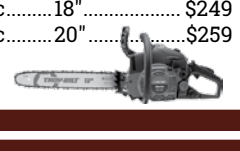

HOT DIPPED GALVANIZED ROUND TUBS

OHD...9 gal.....$36.99
1HD...11 gal.....$44.99
2HD...15 gal.....$59.99

SQUARE TUB

62...15-1/2 gal...$65.99

HAND WRINGER

Quality Product Built To Last

Zinc plated steel frame with maple bearings which never need oil. Wringer attaches to round or square tubs. Clamps open to 1-3/4" with rolls 12" x 1-7/8".

76-3.....12".....$299.00

PAILS

1208HD .8 qt.....$15.99
1210HD .10 qt.....$17.99
1212HD .12 qt.....$19.99
1214HD .14 qt.....$21.99
1522HD .22 qt.....$55.99

WASHBOARDS

Full Size
2072 Maid-Rite Galv.$45.99
Pail Size
0125.....Crystal Glass...$45.99
624608.....Galv.....$10.99

CLOTHESLINE

231726.....7/32" x 100' 12 lb. load limit.....$11.49
231752.....7/32" x 50' 12 lb. load limit.....$6.49

WOOD CLOTHES PINS

614561.....50 Pack, Spring 4 Coil...$6.99
617385.....20 Pack, Spring 4 Coil...$2.99

ACCESSORIES

639508...Pulley 5".....$12.99
639524...Tightener 2-1/2".....$8.79
634647...Spreader 10".....$10.99

RAPID WASHER

615129.....$50.99 RW.....$39.99

TRANSFER UTILITY PUMP

Star Water Systems
Portable Pump Gasket & Impeller Kit. Moves up to 360 GPH. 115V Includes 2 extra impellers, 2 gaskets and one 6' hose with strainer.
473707.....$159.00

LITTLE GIANT Submersible Pump

5-MSPR 1200 GPH
10' Cord, 1" FNPT outlet
Garden hose adapter
Inlet w/ removable screen
148833.....1/6 HP 115V.....$204.00

PENTAIR FLOTEC 1/6 HP Submersible Utility Pump

Pumps to 3/16" depth, 1200 GPH, discharge size 1" FNPT, 115v, 60 HZ, 8' cord with 3-prong grounded plug
410241.....1/6HP.....$94.99

BURLAP SACKS

30#.....13x24" 30 lb.....$2.29
100#.....20x26" 100 lb.....$3.99

POLY SAND BAG

349214.....14x26 50 lb.....$1.19

GARDEN HOSE

736957...5/8"x15'.....$14.99
710833...5/8"x25' GT Med Duty...$27.99